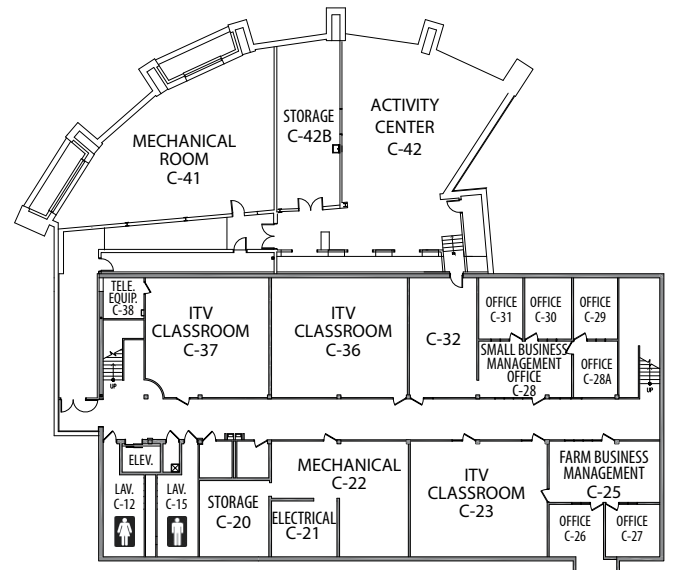

Main Entrance

Faribault Campus

1225 Third Street SW • Faribault, MN 55021
 (507) 332-5800 or 1-800-422-0391
 FAX 507-332-5888

- DOOR NUMBERS
-  ACCESSIBLE

Main Level

Upper Level

Lower Level

A member of the Minnesota State Colleges and Universities System. South Central College is an Equal Opportunity Employer and Educator and has ADA accessible facilities. This material can be made available in alternative formats by contacting the Academic Support Center at 507-389-7339 or 1-800-722-9359 (Voice).