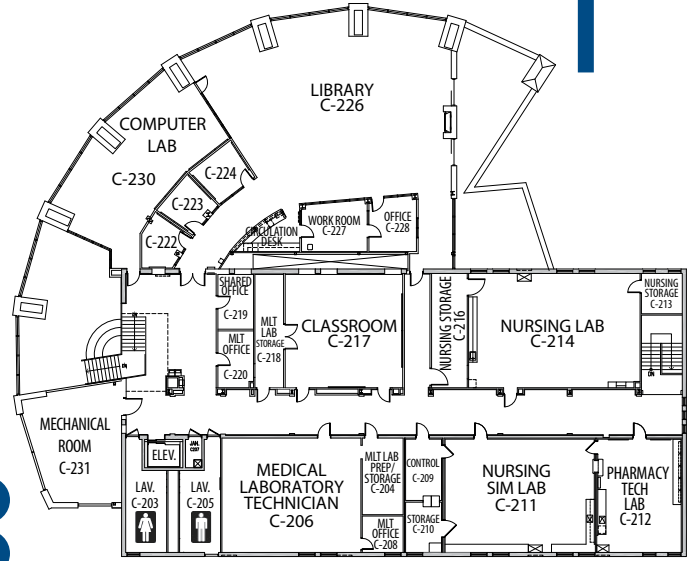

Main Entrance

Faribault Campus

1225 Third Street SW • Faribault, MN 55021
 (507) 332-5800 or 1-800-422-0391
 FAX 507-332-5888

- DOOR NUMBERS
-  ACCESSIBLE

Main Level

Upper Level

Lower Level

A member of the Minnesota State Colleges and Universities System. South Central College is an Equal Opportunity Employer and Educator and has ADA accessible facilities. This material can be made available in alternative formats by contacting the Academic Support Center at 507-389-7339 or 1-800-722-9359 (Voice).

South Central College