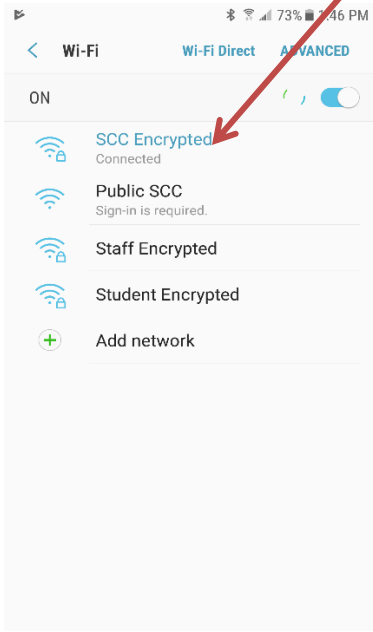

Connecting to SCC Encrypted using and Andriod Device

1. Open **Wi-Fi** in your devices **Settings** page
2. Select **SCC Encrypted** from the list of available networks

3. Your device should default to the below screen.
Enter your **StarID** under **Identity**
Leave **Anonymous** empty
Enter your **StarID password** in the **password** field.
Then click "Connect"