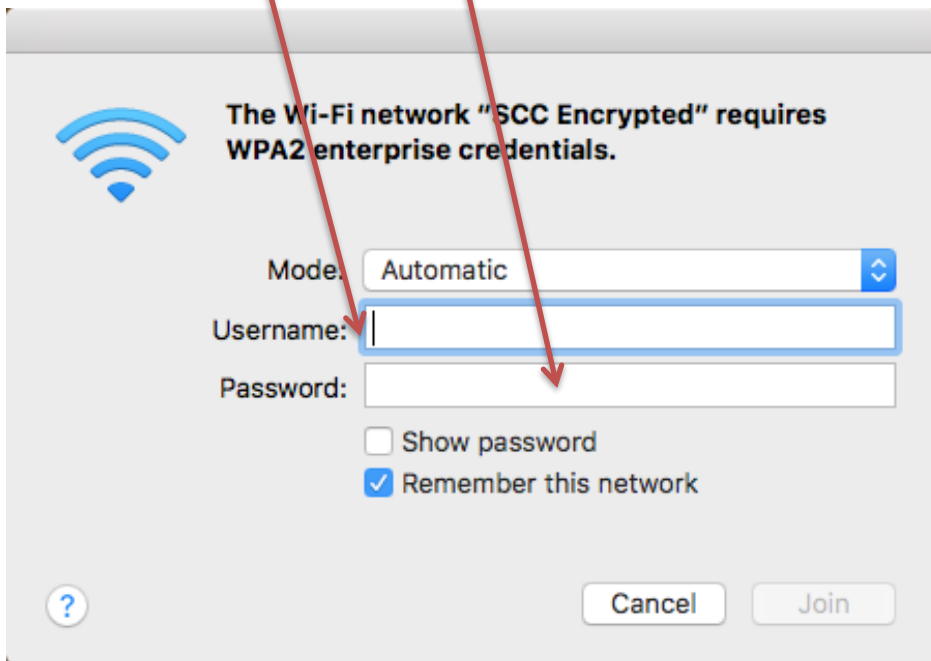

Connecting to SCC Encrypted wireless network with Mac OS X

1. Click on the WiFi icon

2. Select **SCC Encrypted** from the menu

3. Enter your StarID and password

4. You should see a Verify Certificate prompt for SRVAD2.Campus.Lan. Click **Continue** to accept the certificate.