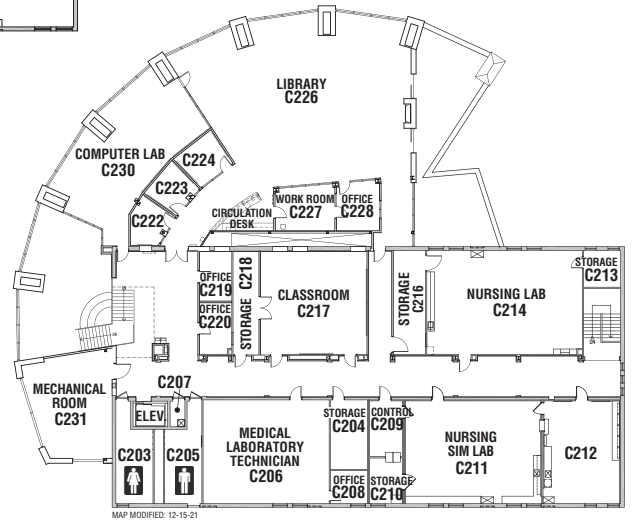

MAIN LEVEL

00 DOOR NUMBER

 ACCESSIBLE

 RESTROOM

UPPER LEVEL

LOWER LEVEL

South Central COLLEGE

NORTH MANKATO CAMPUS PARKING AREAS