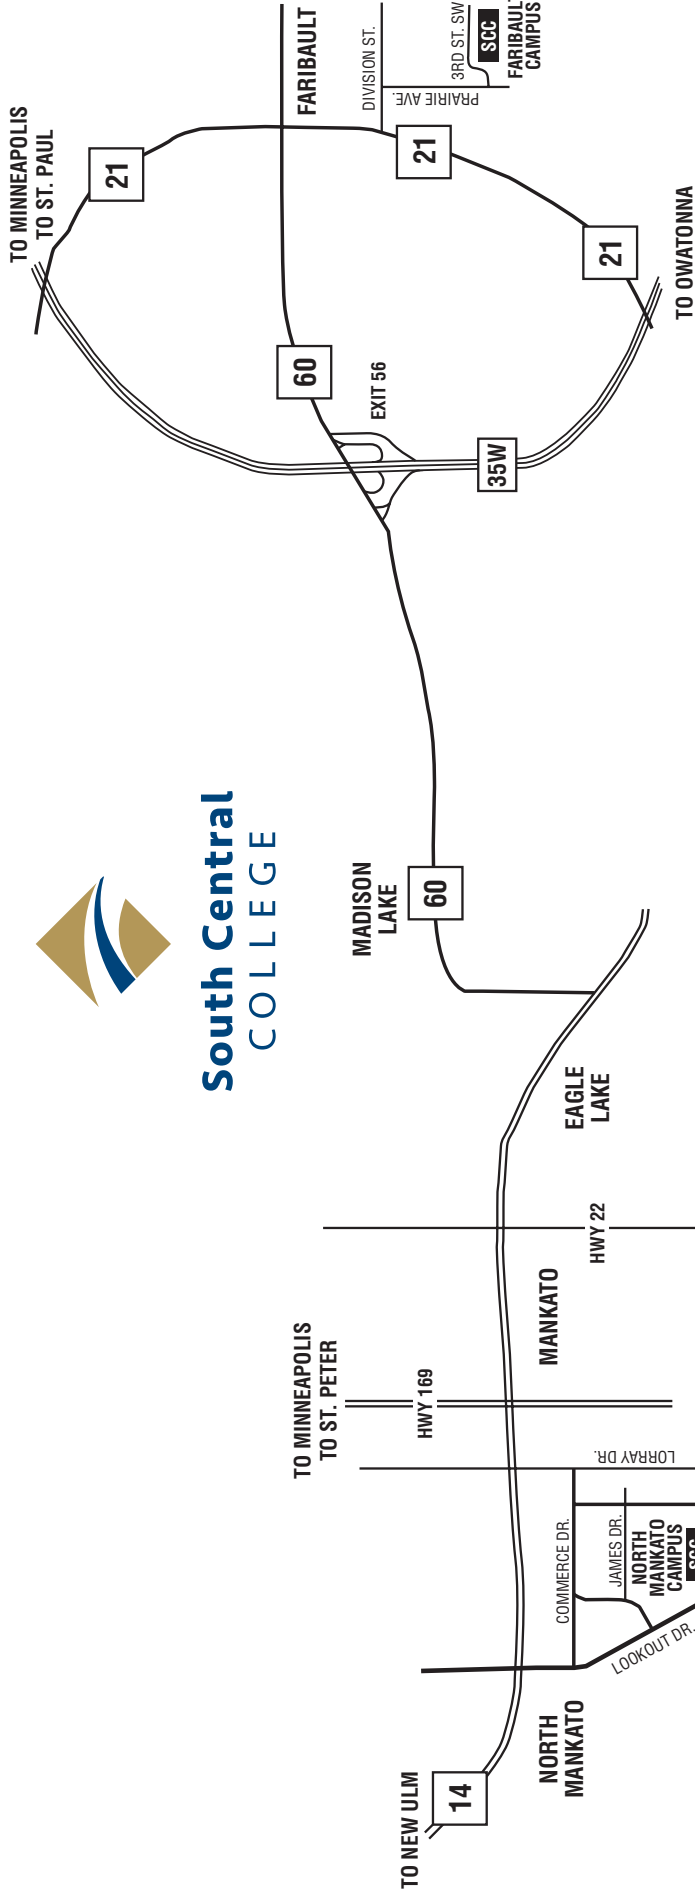

MAIN LEVEL

00 DOOR NUMBER

 ACCESSIBLE

 RESTROOM

UPPER LEVEL

LOWER LEVEL

South Central COLLEGE

NORTH MANKATO CAMPUS PARKING AREAS

FARIBAULT CAMPUS PARKING AREAS

MODIFIED APRIL 14, 2022 10:34 AM

MODIFIED APRIL 14, 2022 10:34 AM