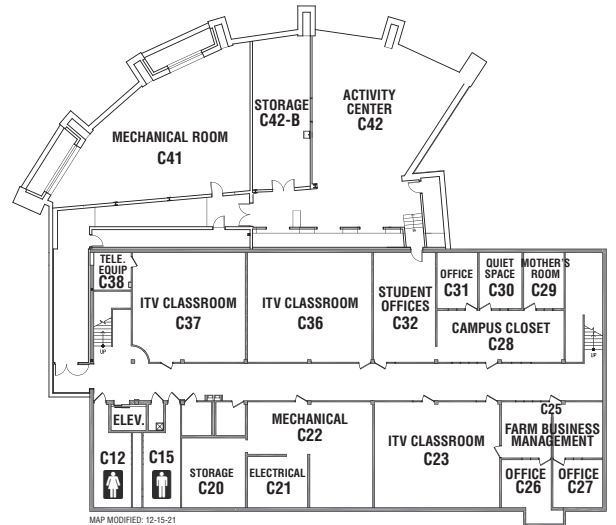

MAIN LEVEL

00 DOOR NUMBER

 ACCESSIBLE

 RESTROOM

UPPER LEVEL

LOWER LEVEL

South Central COLLEGE

NORTH MANKATO CAMPUS PARKING AREAS