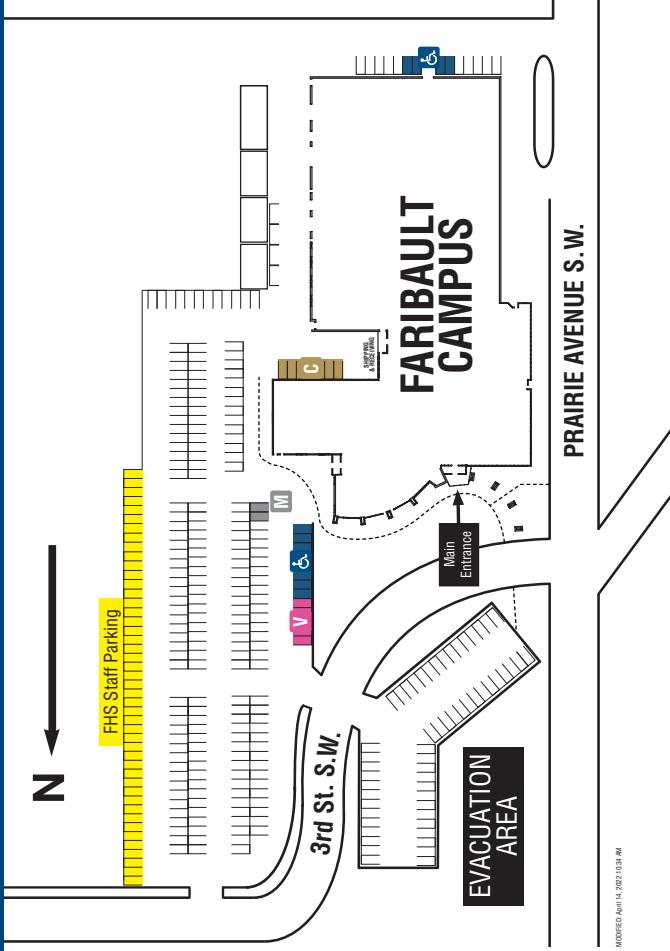

MAIN LEVEL

00 DOOR NUMBER

 ACCESSIBLE

 RESTROOM

UPPER LEVEL

LOWER LEVEL

South Central COLLEGE

NORTH MANKATO CAMPUS PARKING AREAS

FARIBAULT CAMPUS PARKING AREAS

MODIFIED APRIL 14, 2022 10:34 AM

MODIFIED APRIL 14, 2022 10:34 AM