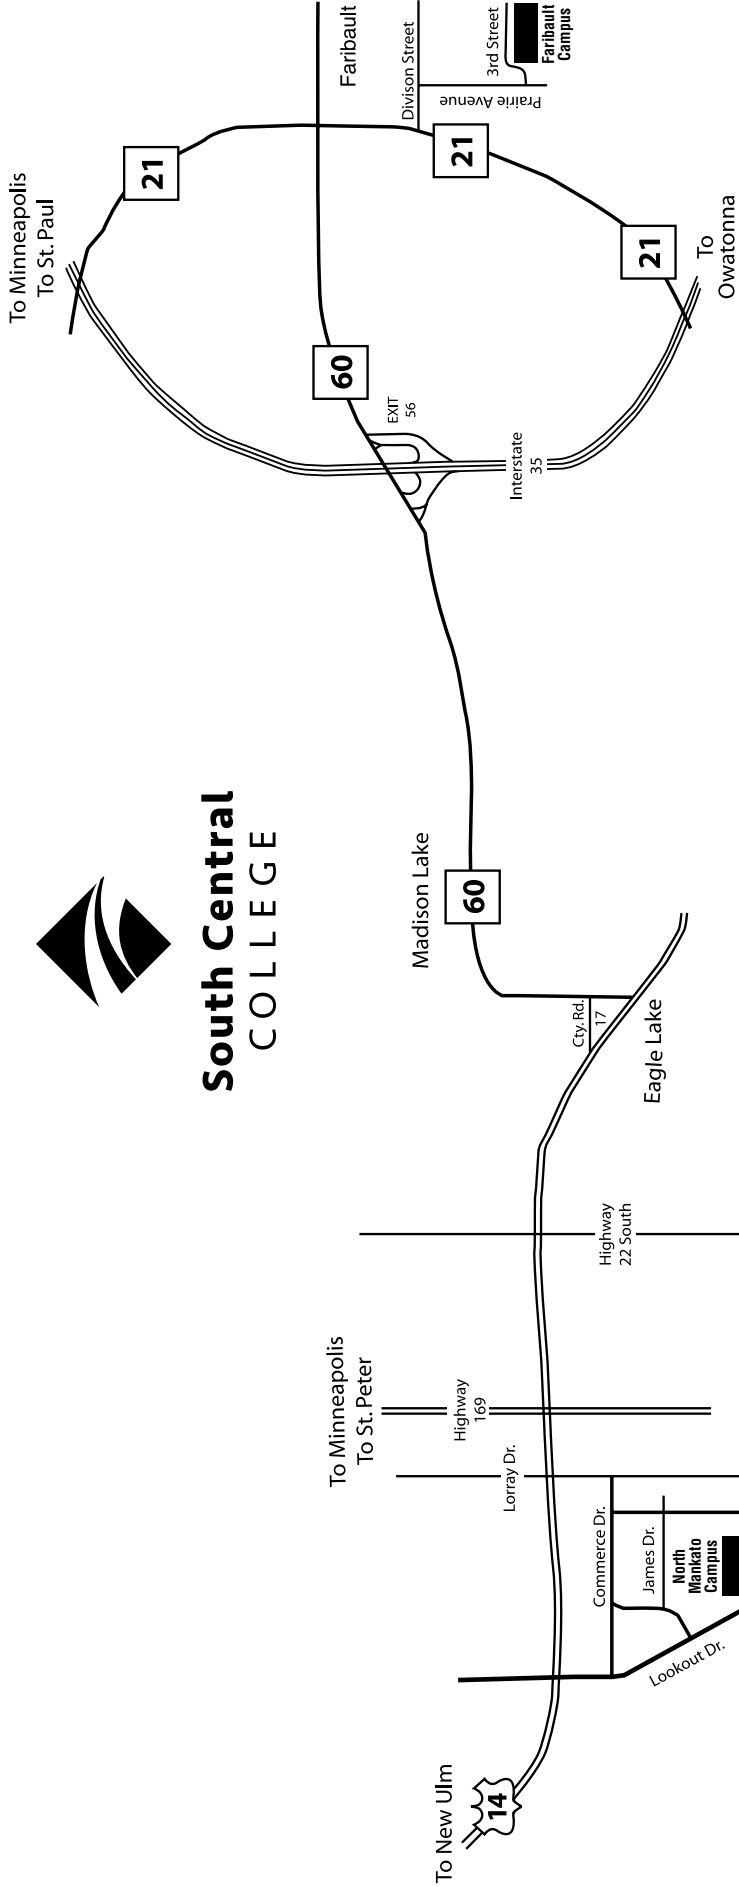

Main Entrance

South Central COLLEGE

Faribault Campus

1225 Third Street SW
Faribault, MN 55021
(507) 332-5800 or 1-800-422-0391
FAX 507-332-5888

Main Level

Upper Level

Lower Level

South Central College,
a member of the Minnesota State system

South Central COLLEGE

DISABILITY
PARKING