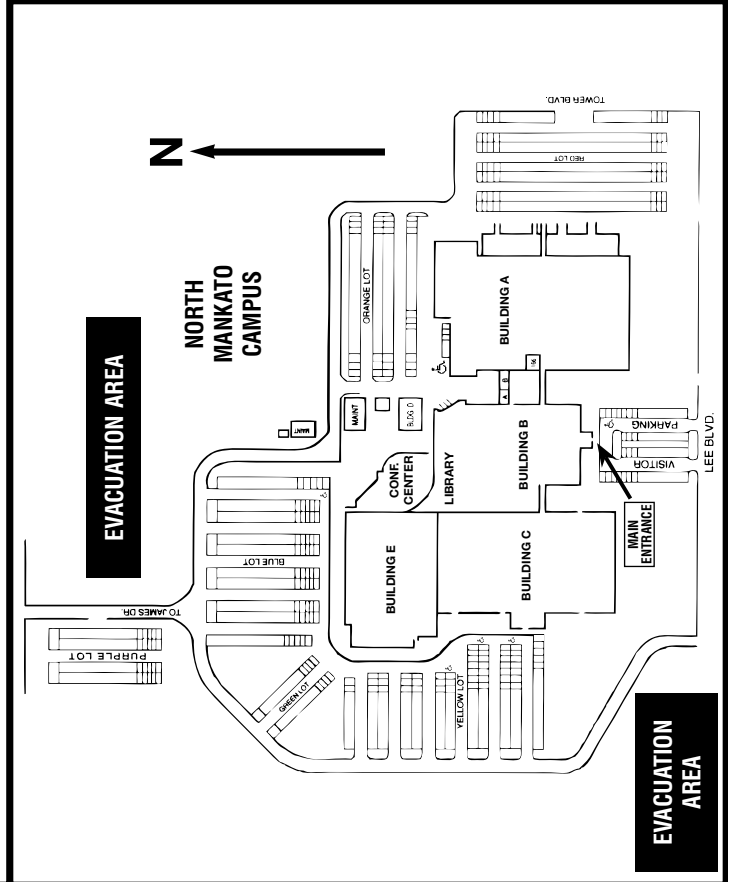

Main Entrance

South Central COLLEGE

Faribault Campus

1225 Third Street SW
Faribault, MN 55021
(507) 332-5800 or 1-800-422-0391
FAX 507-332-5888

Main Level

Upper Level

Lower Level

South Central College,
a member of the Minnesota State system

South Central COLLEGE

DISABILITY
PARKING