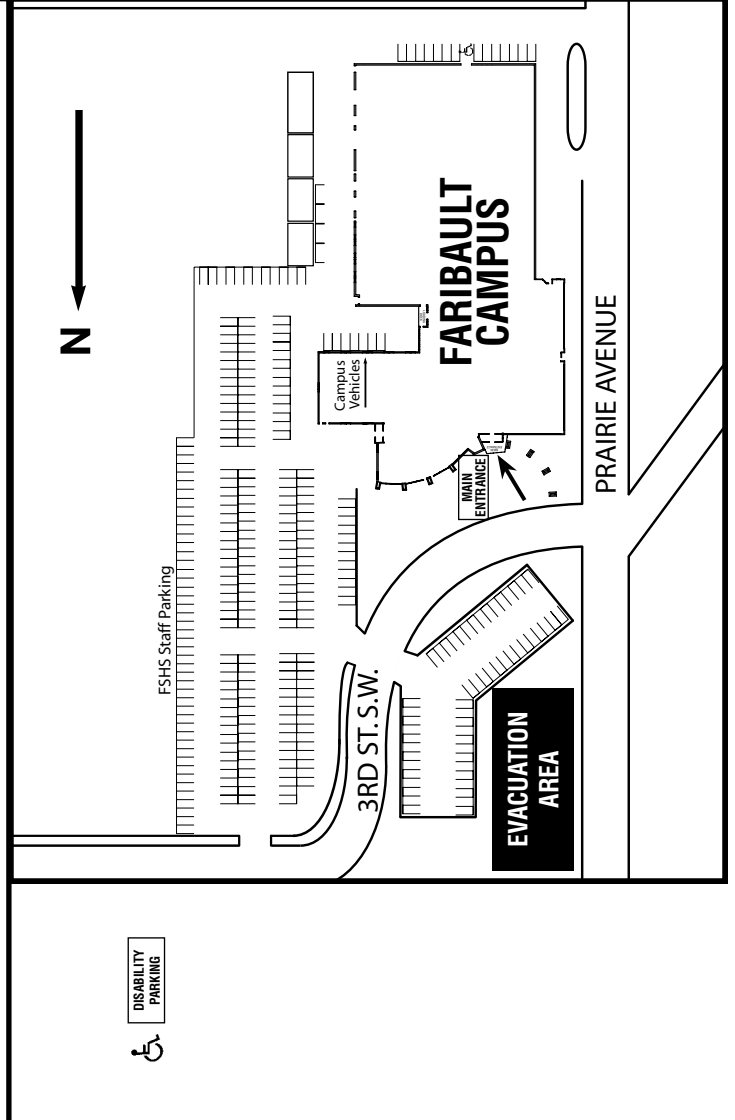

Main Entrance

South Central COLLEGE

Faribault Campus

1225 Third Street SW
Faribault, MN 55021
(507) 332-5800 or 1-800-422-0391
FAX 507-332-5888

Main Level

Upper Level

Lower Level

South Central College,
a member of the Minnesota State system

South Central COLLEGE

DISABILITY
PARKING