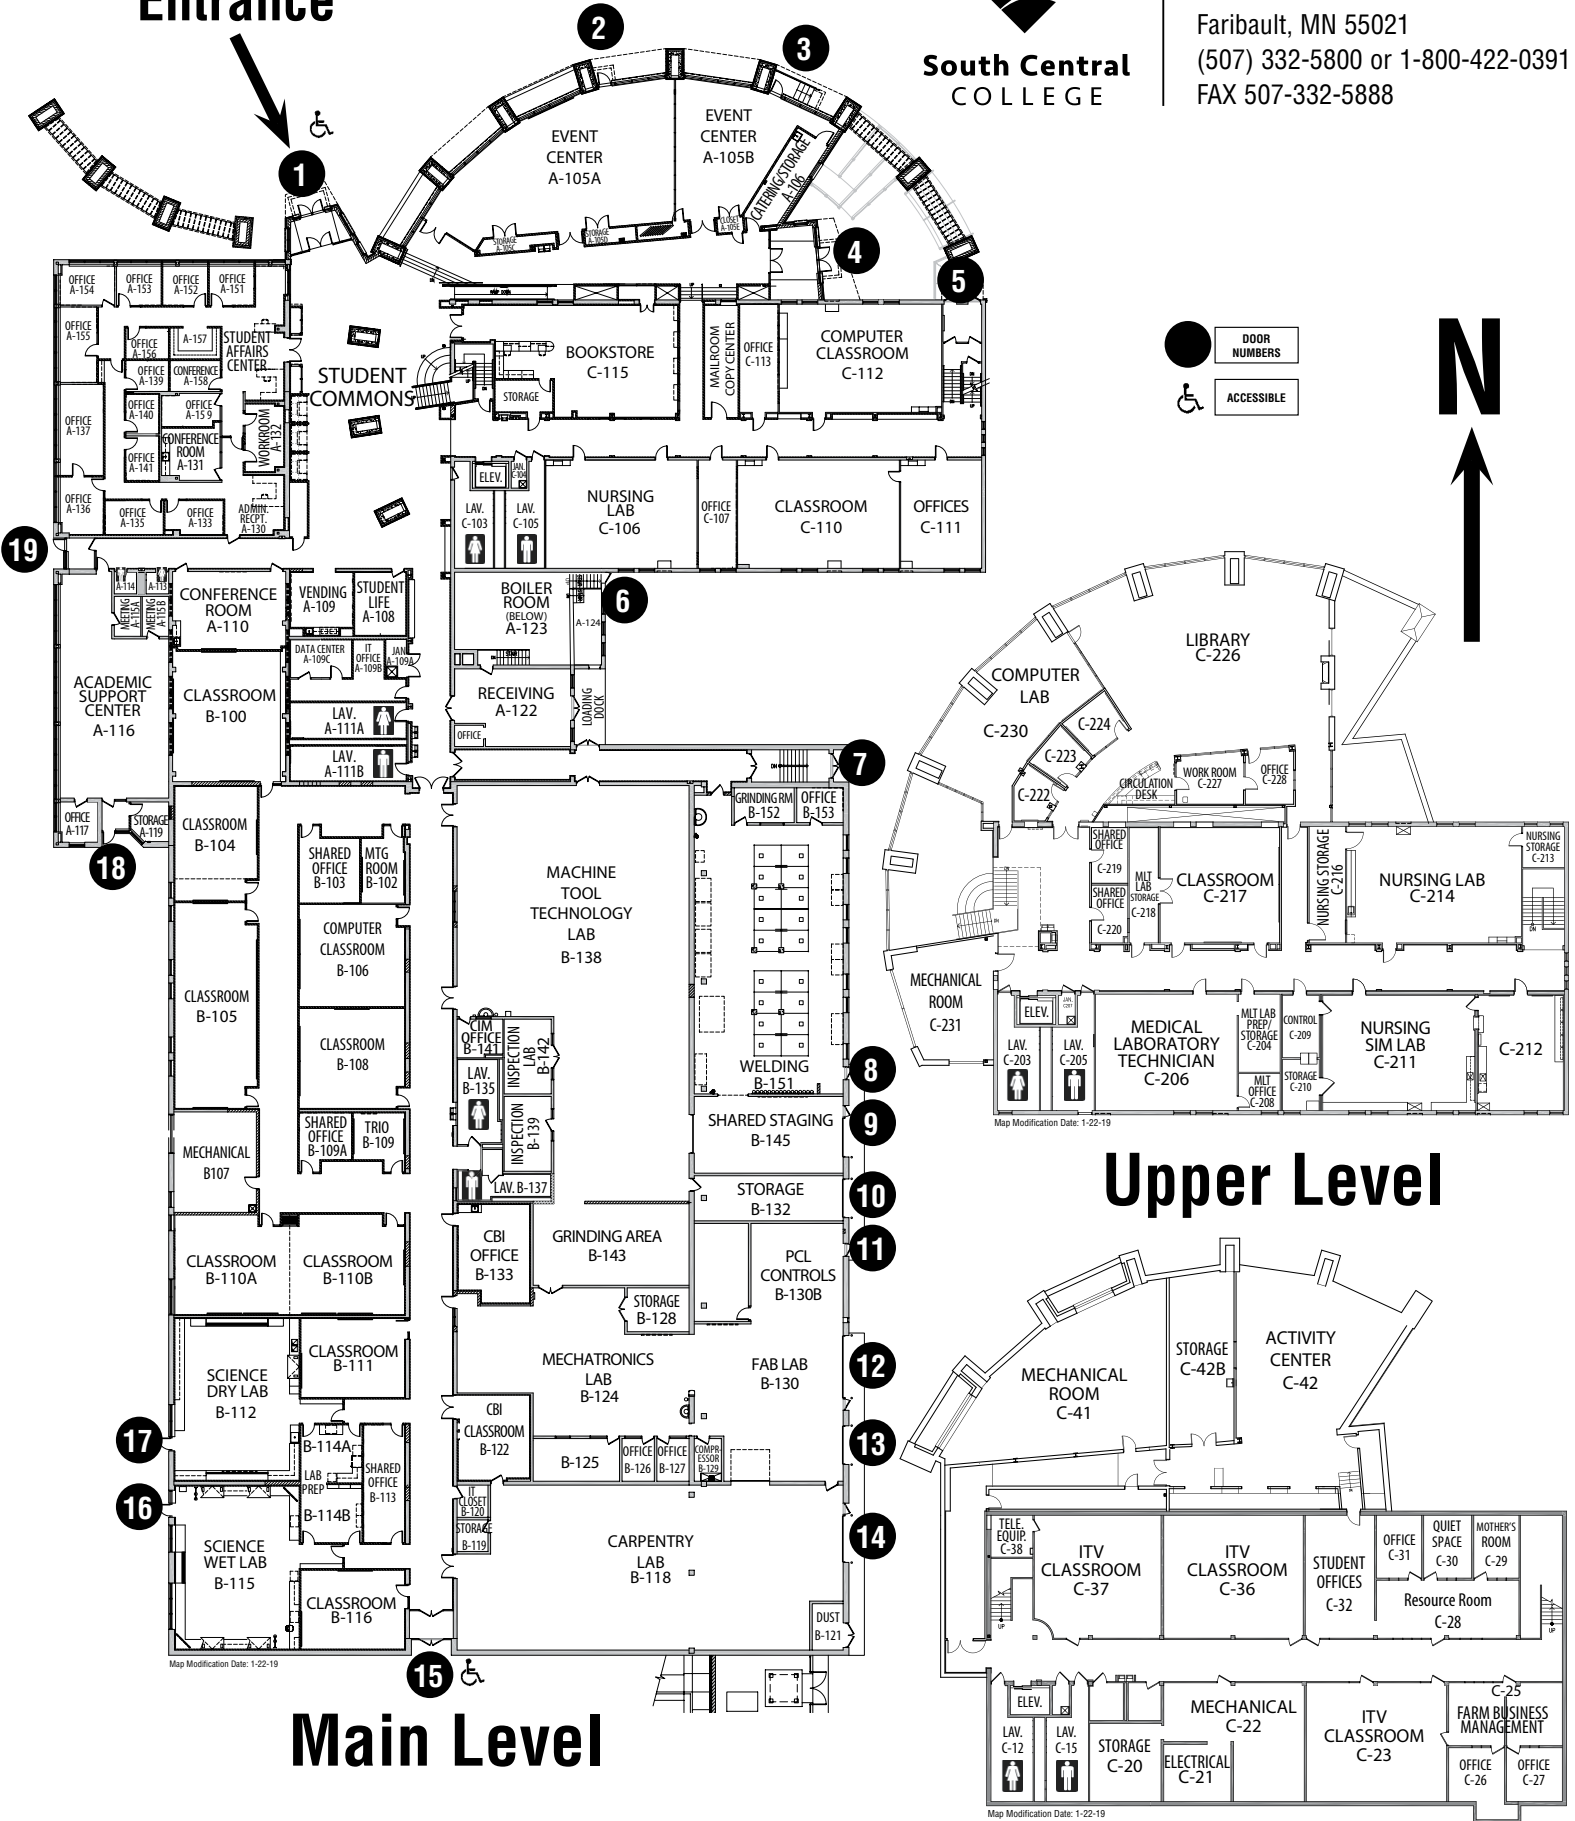

Main Entrance

South Central COLLEGE

Faribault Campus

1225 Third Street SW
Faribault, MN 55021
(507) 332-5800 or 1-800-422-0391
FAX 507-332-5888

Main Level

Upper Level

Lower Level

South Central College,
a member of the Minnesota State system

South Central COLLEGE

DISABILITY
PARKING