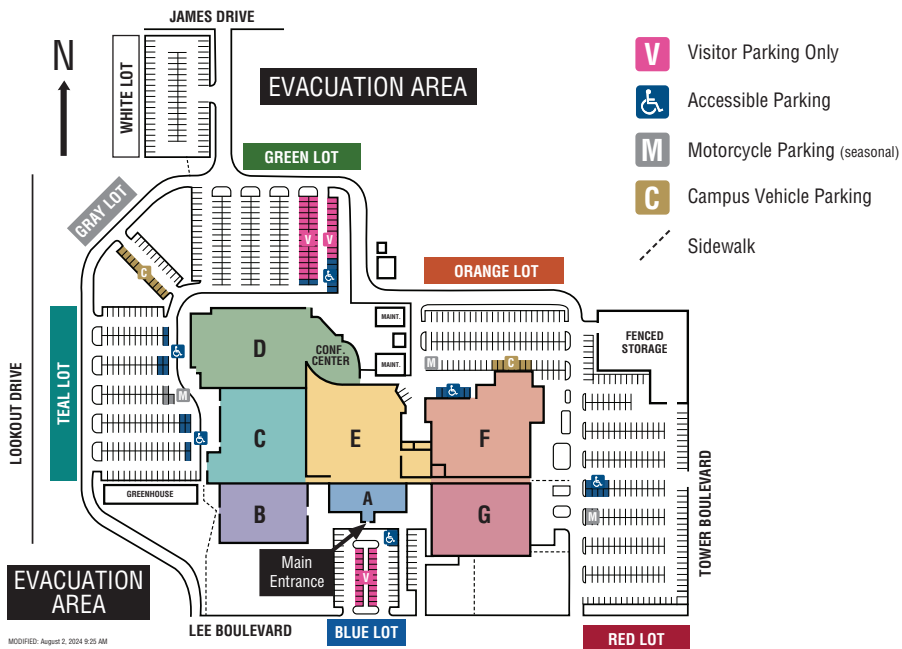

# South Central COLLEGE

## NORTH MANKATO CAMPUS PARKING AREAS

## FARIBAULT CAMPUS PARKING AREAS

MODIFIED: August 2, 2024 9:25 AM

MODIFIED: August 2, 2024 9:25 AM