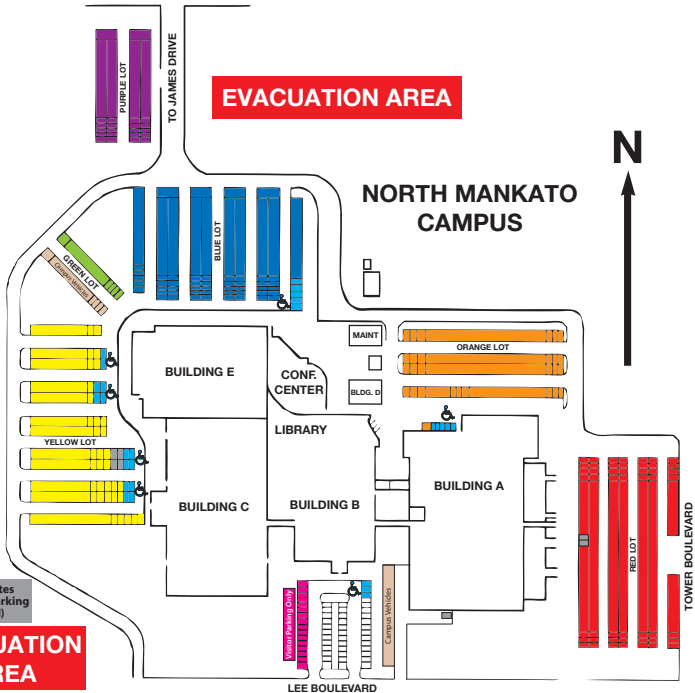

EVACUATION AREA

N

**NORTH MANKATO
CAMPUS**

Grey indicates
Motorcycle Parking
(seasonal)

**EVACUATION
AREA**